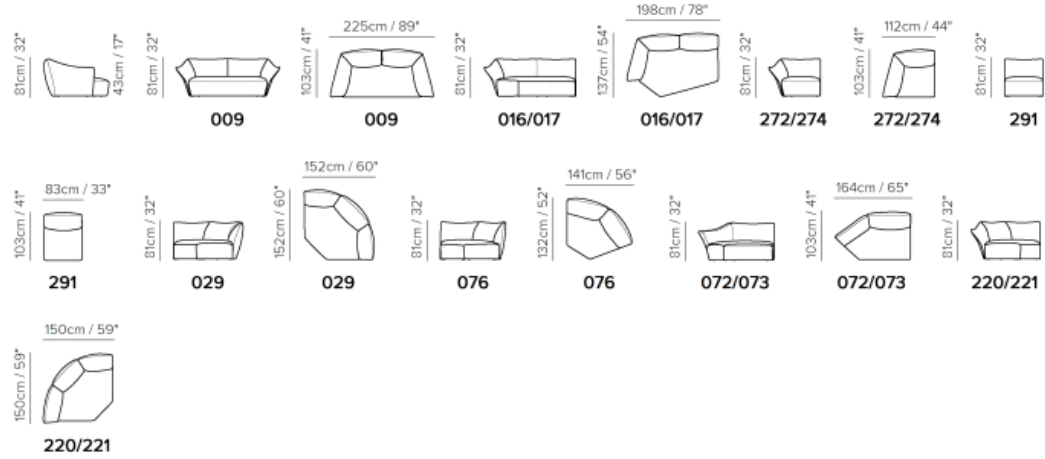

SCHEMATICS

COMPOSITION EXAMPLES